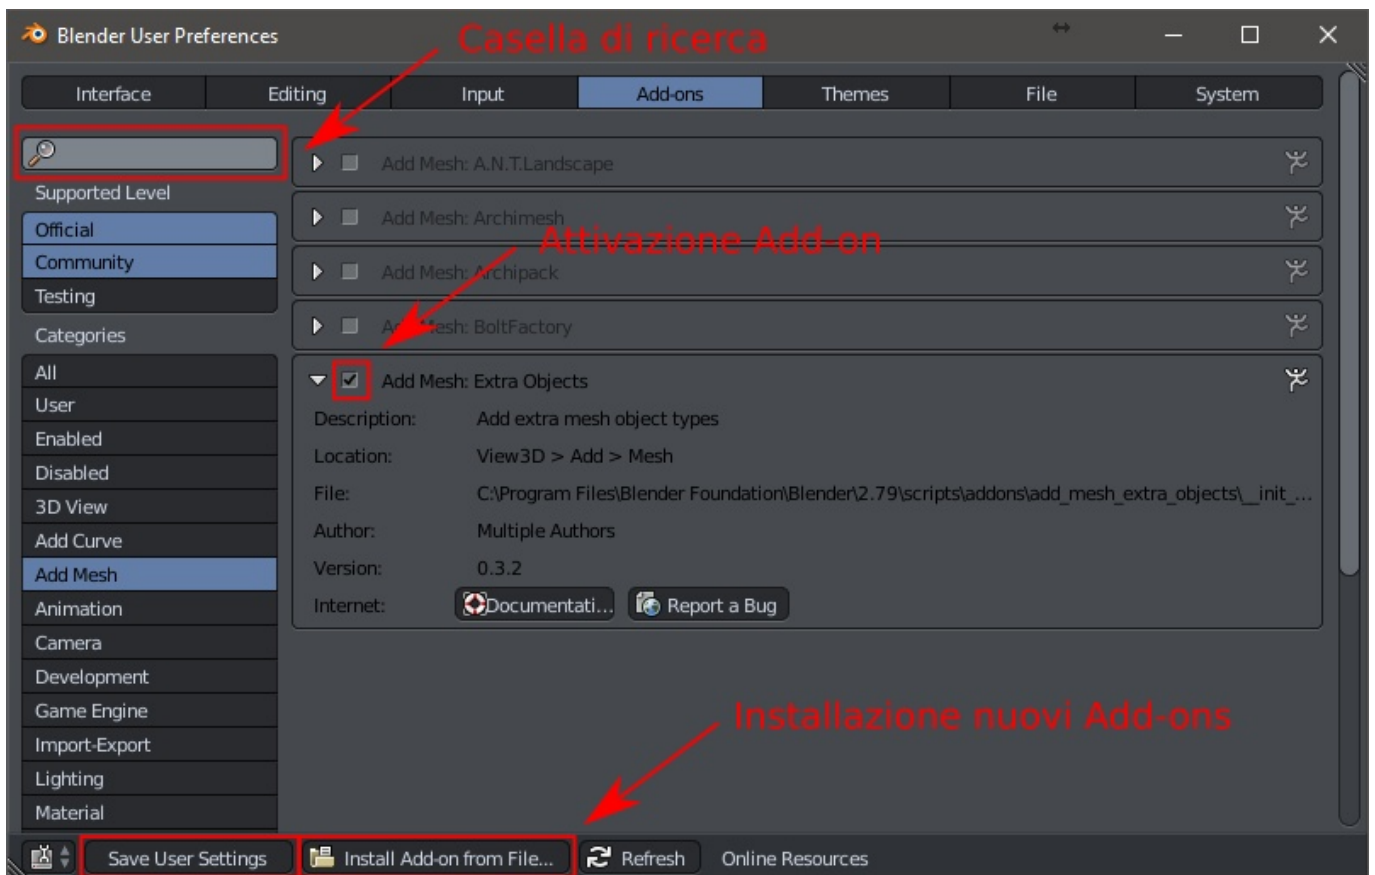

[Archipack V2.1.0 For Blender 2.8](#)

[Archipack V2.1.0 For Blender 2.8](#)

Download

This website is the official home of blender's archipack addon. ... Order archipack 2.0 for blender 2.8+ / 2.9+ · Download archipack 1.38 for blender 2.79.

Blender – Addons. Archipack. (Blender 2.79). Henricus. Version Januar 2018 ... 2. Was man mit Archipack erzeugen kann. Nachdem du das Addon installiert hast, ... o Offset: Bei Offset= 0.0 steht die Mauer auf der Grundlinie, bei Offset = -1.0 ...

No information is available for this page.Learn why. Archipack v2.1.0 for Blender 2.8 What's new ? Release 2.1.0 fix beam normals fix floor “Realtime” randomly flipped normals fix door soil normals fix altitude for Open Blender and go to Preferences then the Add-ons tab. Click Add Mesh then Archipack to enable the script. Interface¶. Located in the 3D Viewport ▶ Sidebar What's new ? Release 2.1.0. fix beam normals fix floor “Realtime” randomly flipped normals fix door soil normals fix altitude for custom objects